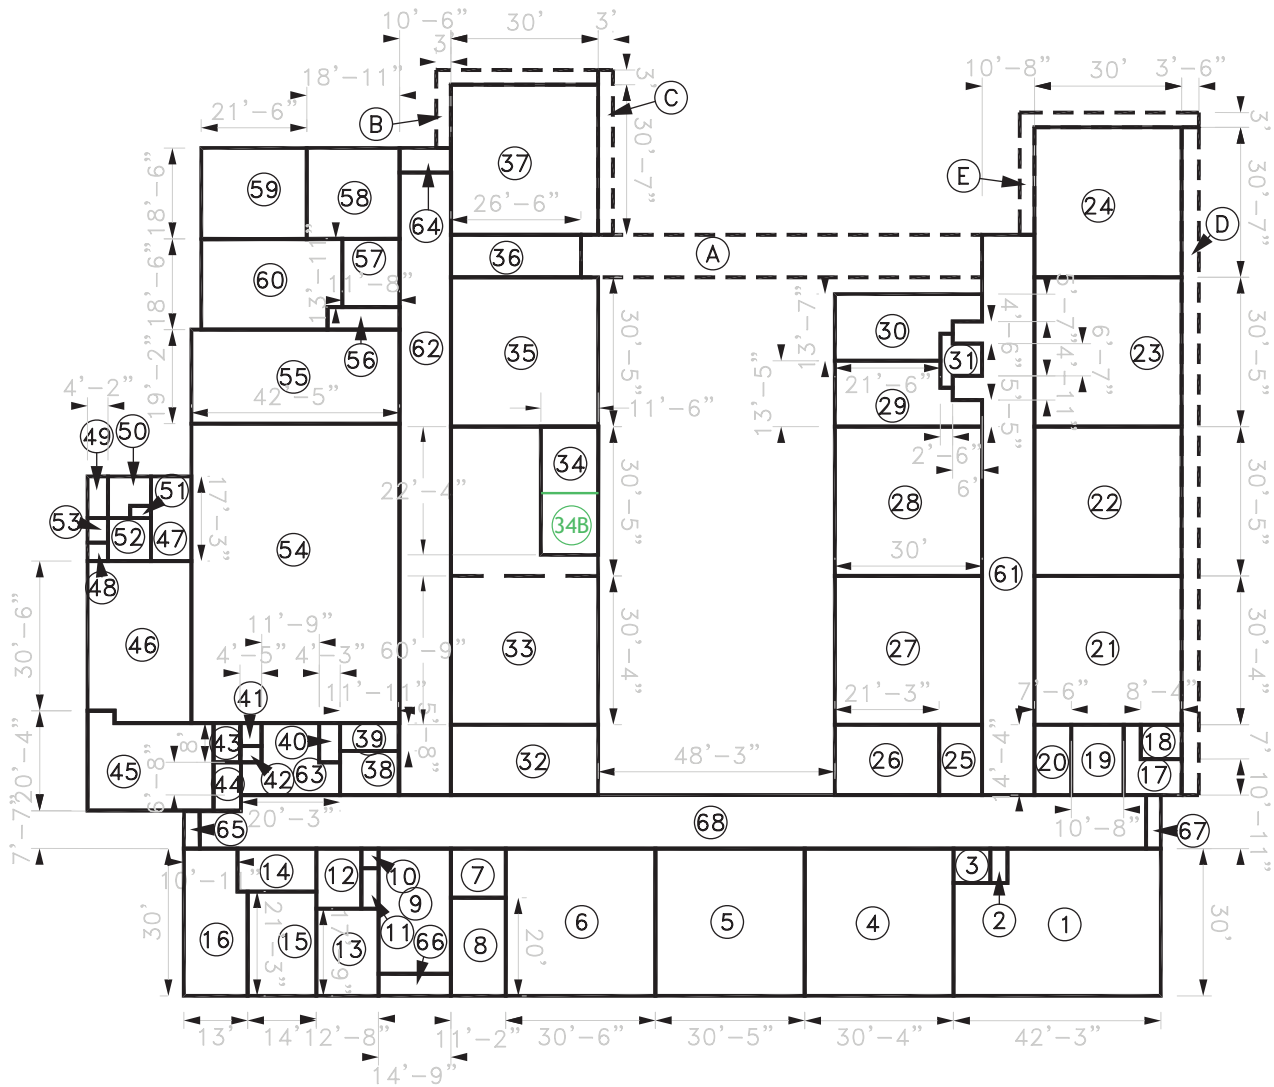

Not drawn to scale

154 - Sobrante Park Elementary School - Site Plan

470 El Paseo Drive - Oakland, CA 94603-3565

MKTHINK

Roundhouse One, 1500 Sansome Street, San Francisco, CA 94111
 mkthink.com 415.402.0888

2011

Not drawn to scale

154 - Sobrante Park Elementary School - Unit A

470 El Paseo Drive - Oakland, CA 94603-3565