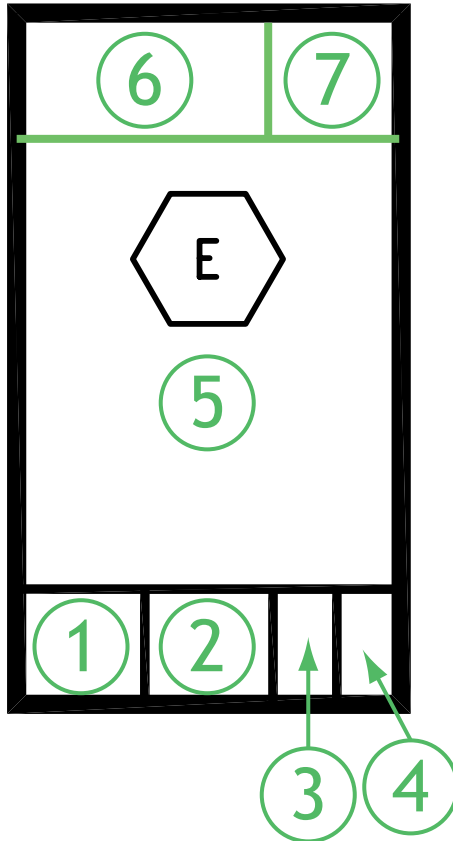

Not drawn to scale

## 222 - Rudsdale Academy - Site Plan

1180 70th Avenue - Oakland, CA 94621

**MKTHINK**

Roundhouse One, 1500 Sansome Street, San Francisco, CA 94111  
 mkthink.com 415 402 0888

2011

Not drawn to scale