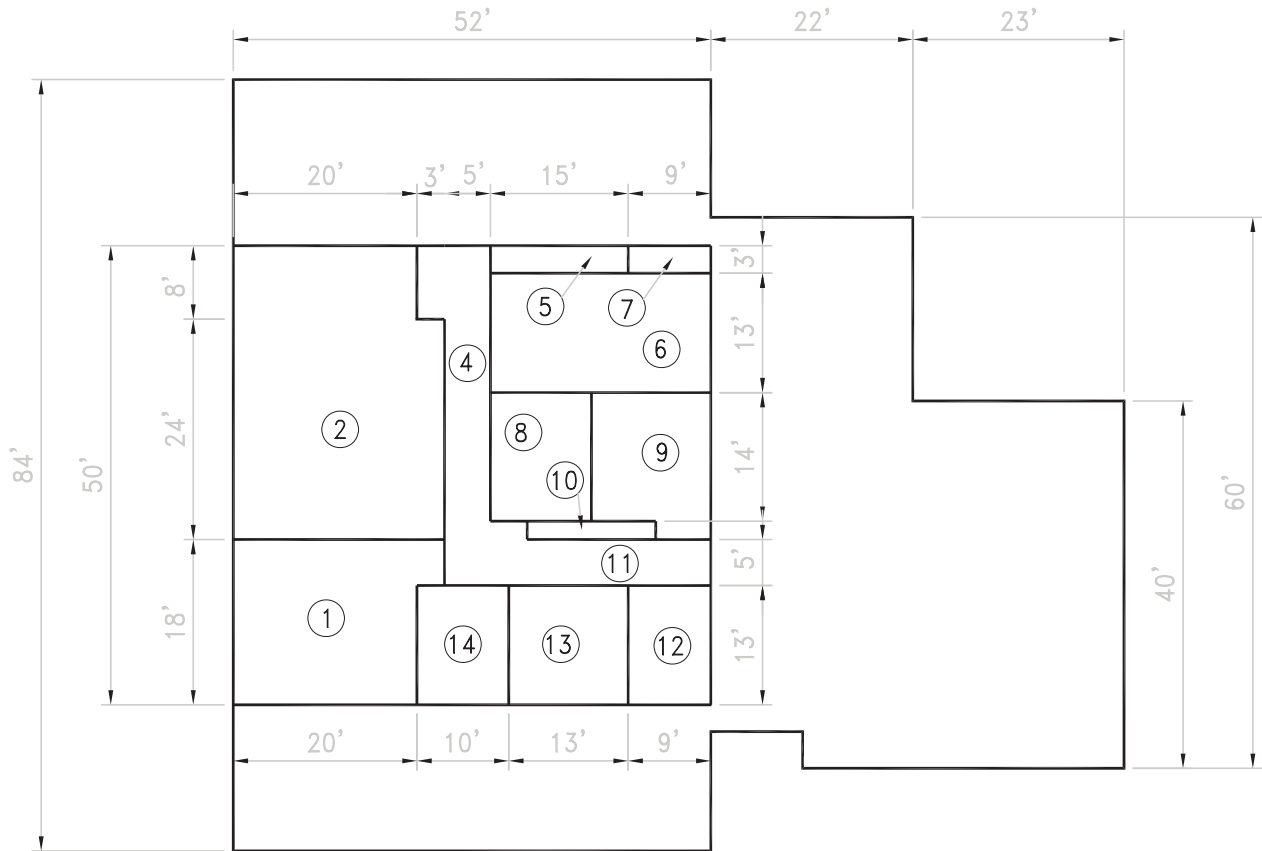

2011

Not drawn to scale

288 - Neighborhood Center Adult Ed. Center - Unit A1

750 International Boulevard - Oakland, CA 94606-2212

Not drawn to scale

288 - Neighborhood Center Adult Ed. Center - Unit A2

750 International Boulevard - Oakland, CA 94606-2212