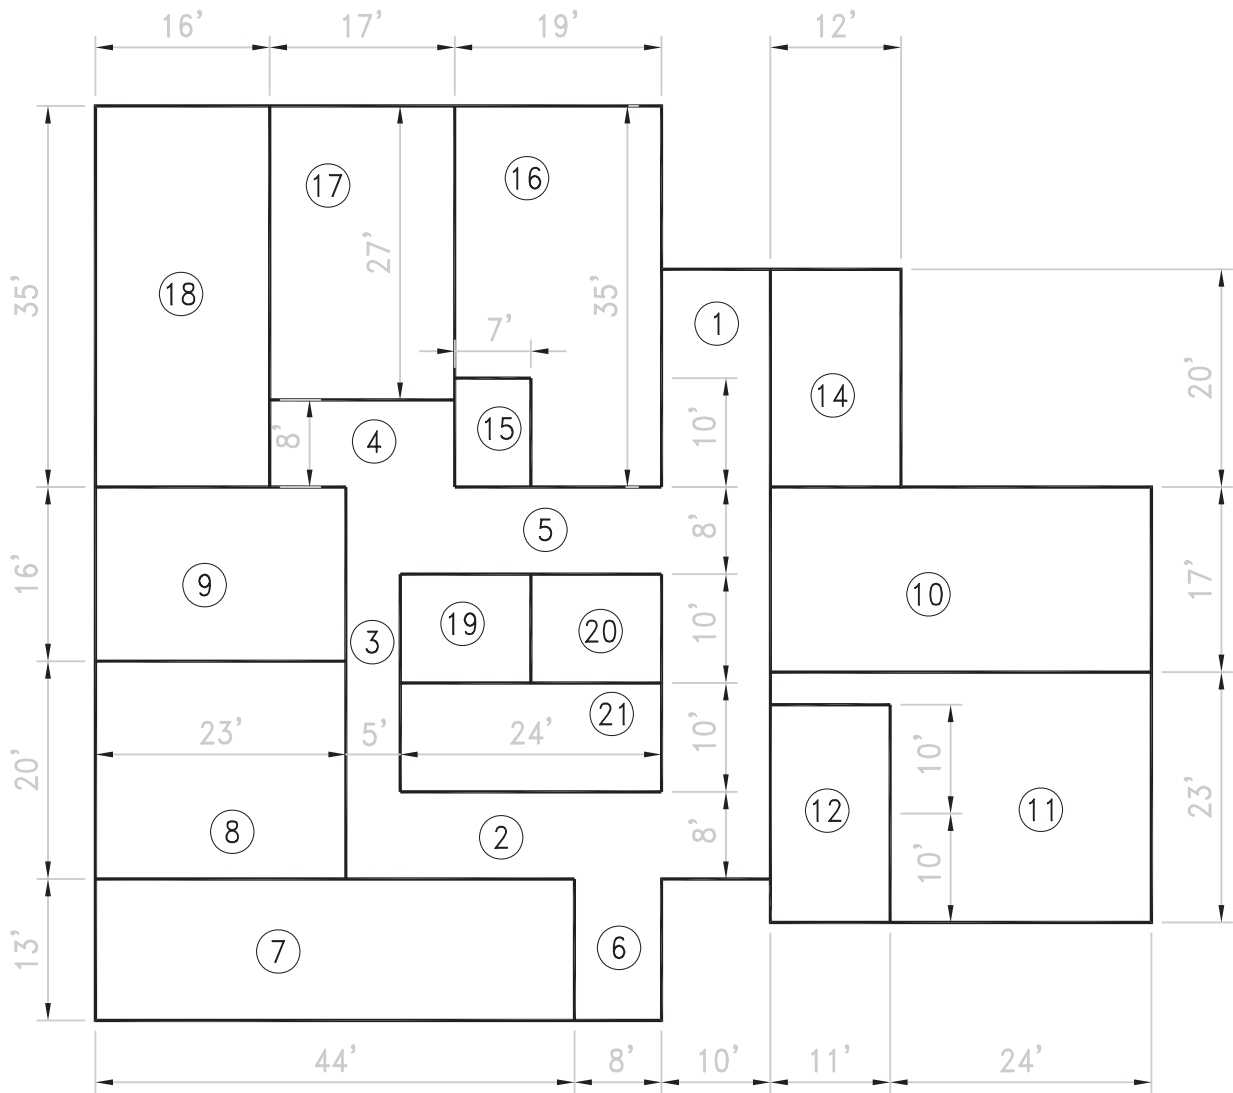

Not drawn to scale

288 - Neighborhood Center Adult Ed. Center - Site Plan

750 International Boulevard - Oakland, CA 94606-2212

MKTHINK

Roundhouse One, 1500 Sansome Street, San Francisco, CA 94111
mkthink.com 415.402.0888

2011

Not drawn to scale

288 - Neighborhood Center Adult Ed. Center - Unit A1

750 International Boulevard - Oakland, CA 94606-2212

Not drawn to scale

288 - Neighborhood Center Adult Ed. Center - Unit A2

750 International Boulevard - Oakland, CA 94606-2212