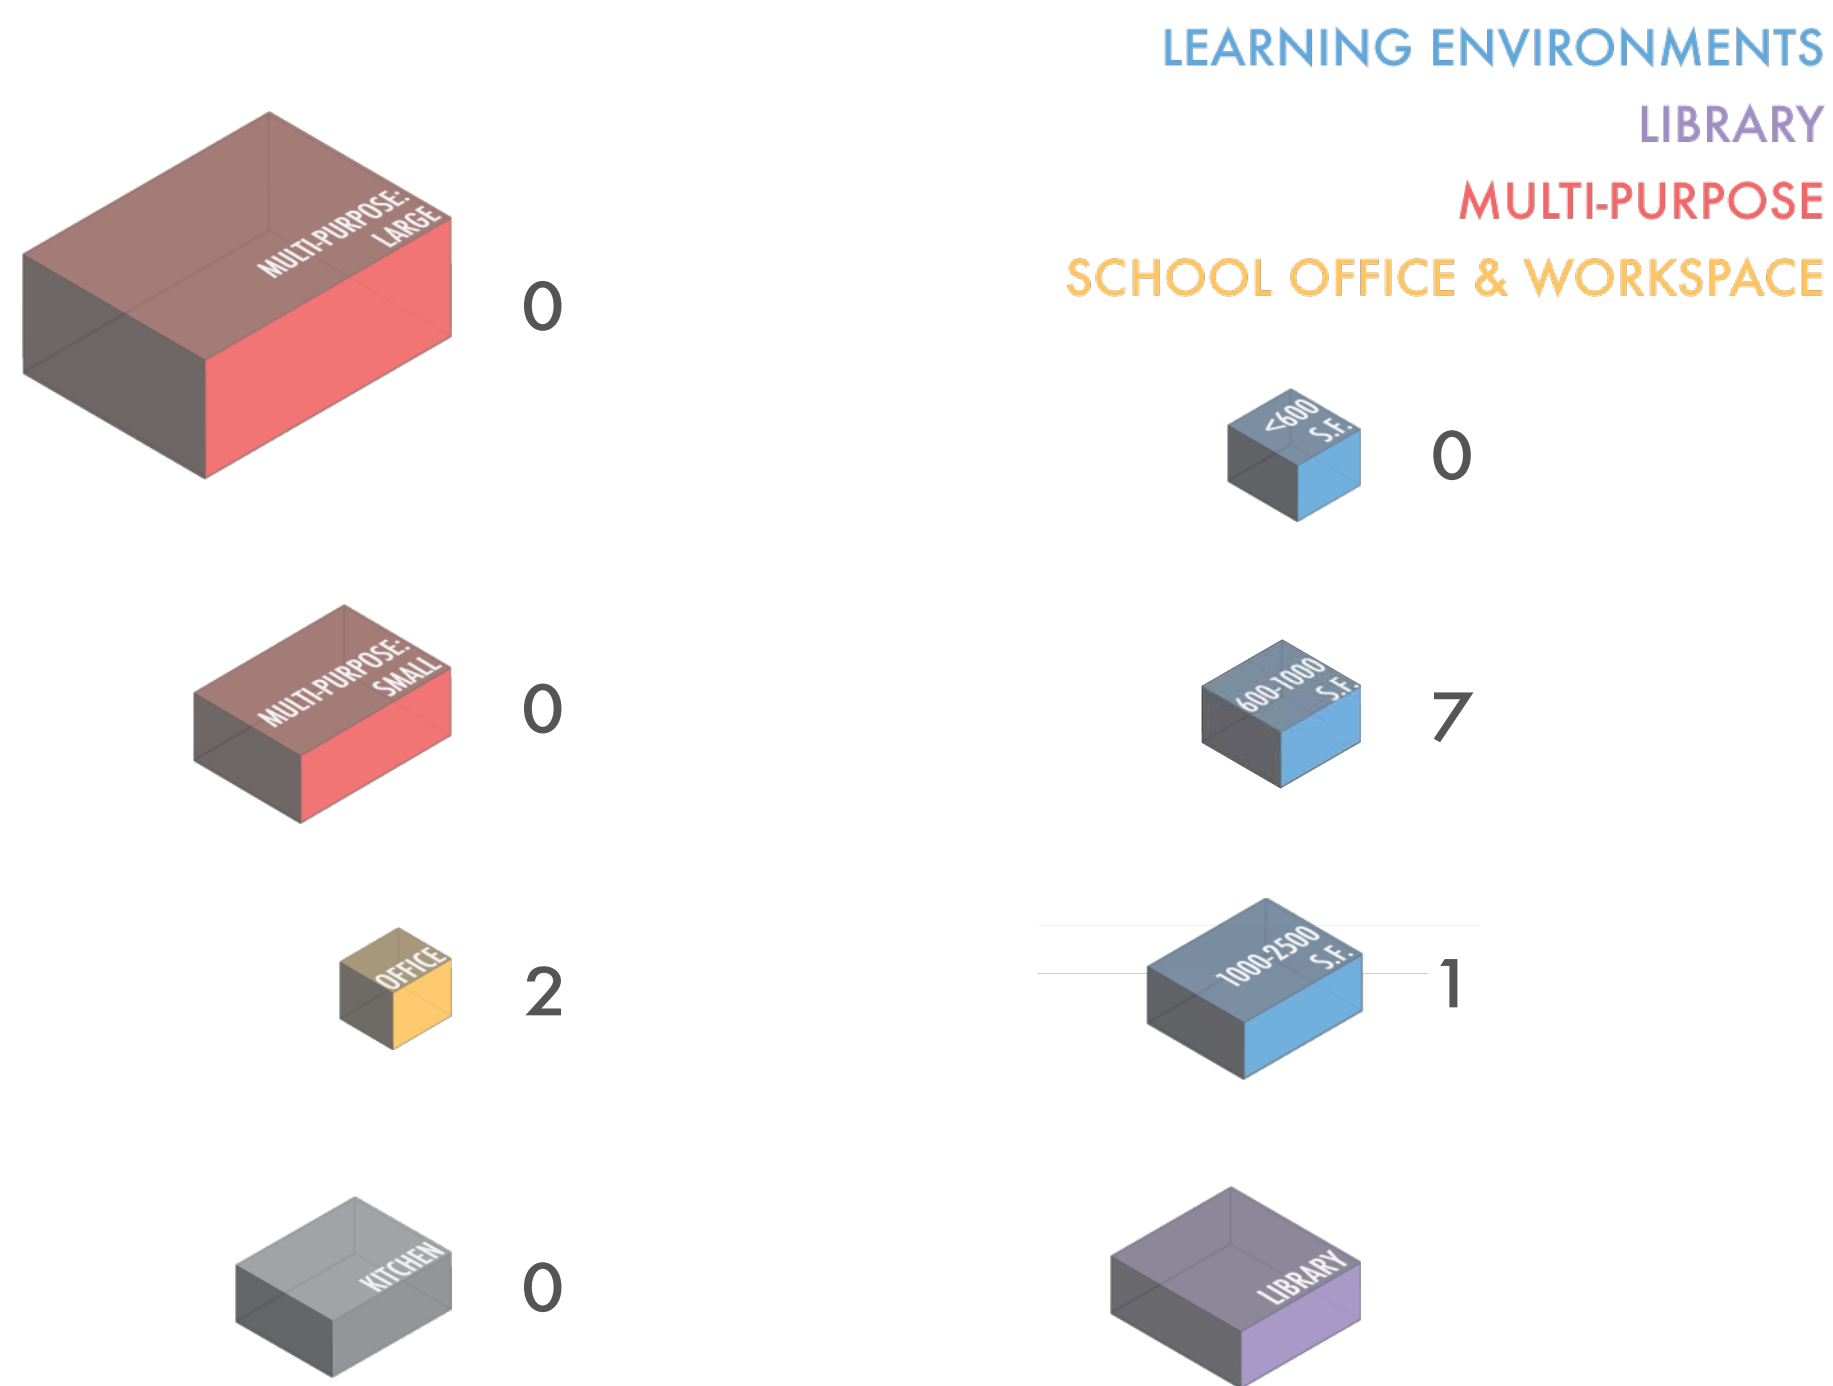

FACILITIES (Summer 2012)