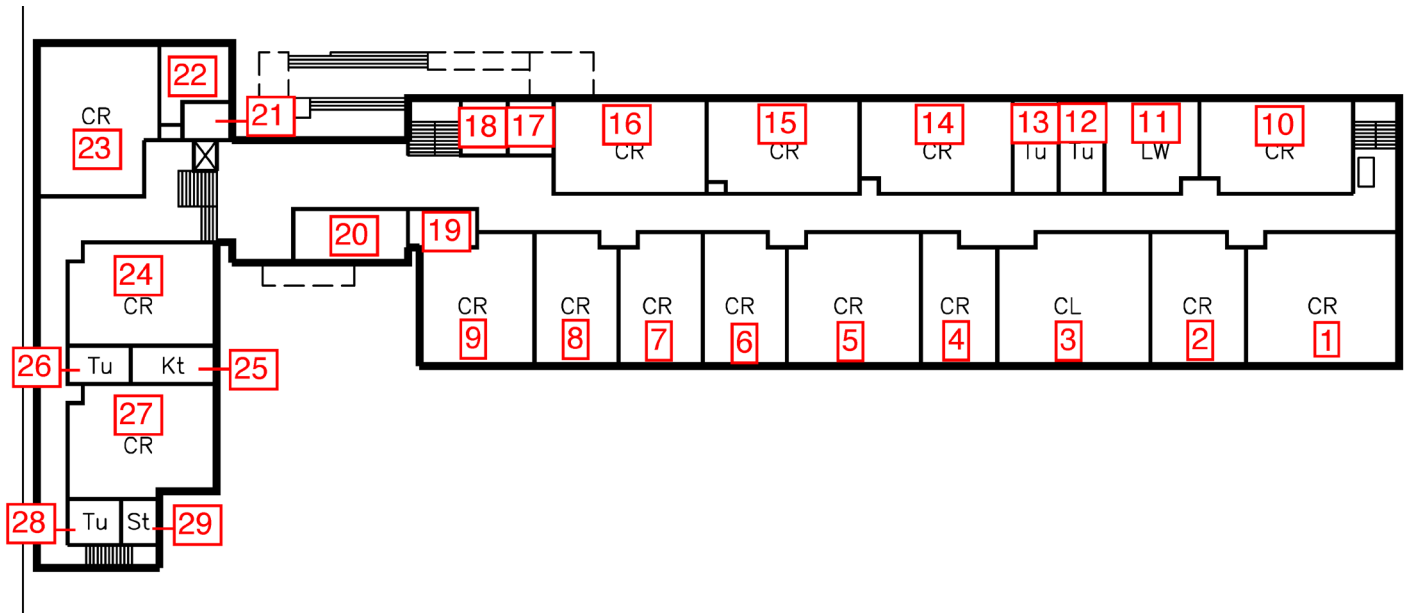

Not drawn to scale

335 - 2111 International Blvd - Site Plan
2111 International Boulevard - Oakland, CA 94606-2302

Not drawn to scale

335 - 2111 International Blvd - Unit A1
 2111 International Boulevard - Oakland, CA 94606-2302

MKTHINK

Roundhouse One, 1500 Sansome Street, San Francisco, CA 94111
 mkthink.com 415 402 0888

2011

Not drawn to scale

335 - 2111 International Blvd - Unit A2
 2111 International Boulevard - Oakland, CA 94606-2302