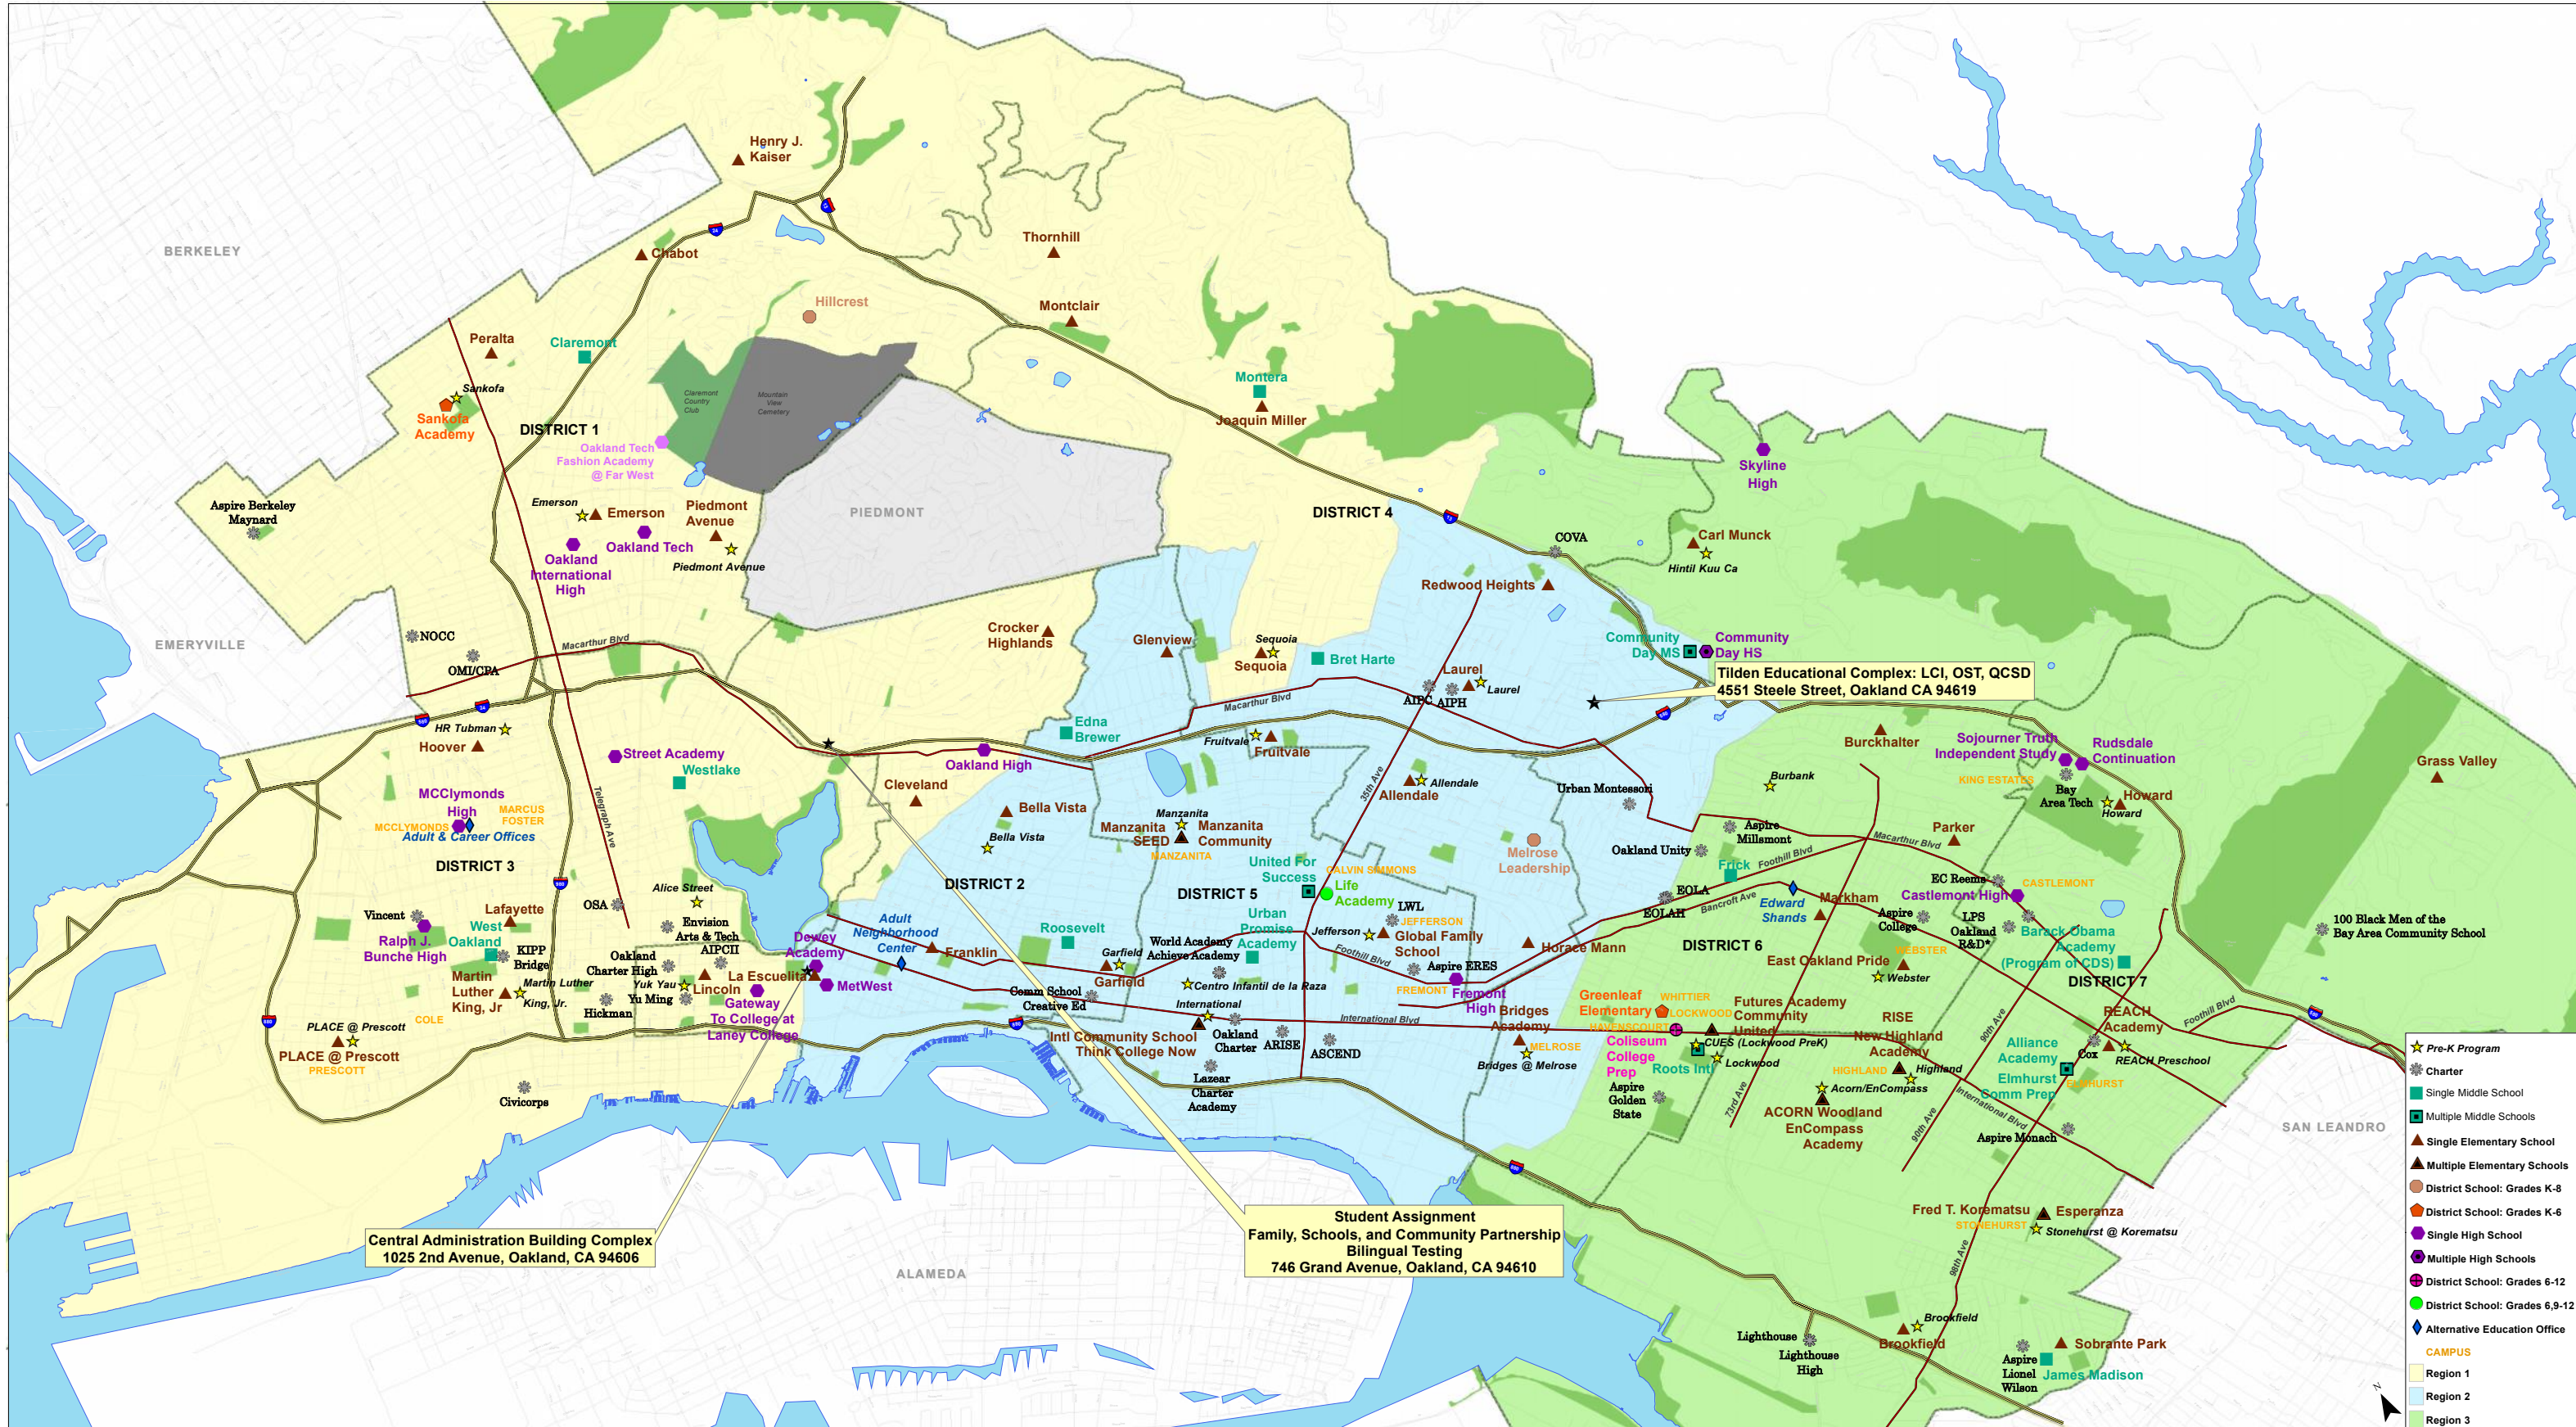

2012-2013 Oakland Unified School District All District, Charter and Pre-K Locations

- ★ Pre-K Program
- ☆ Charter
- Single Middle School
- Multiple Middle Schools
- ▲ Single Elementary School
- ▲ Multiple Elementary Schools
- ▲ District School: Grades K-8
- ▲ District School: Grades K-6
- ★ Single High School
- ★ Multiple High Schools
- ★ District School: Grades 6-12
- ★ District School: Grades 6,9-12
- ◆ Alternative Education Office
- CAMPUS
- Region 1
- Region 2
- Region 3